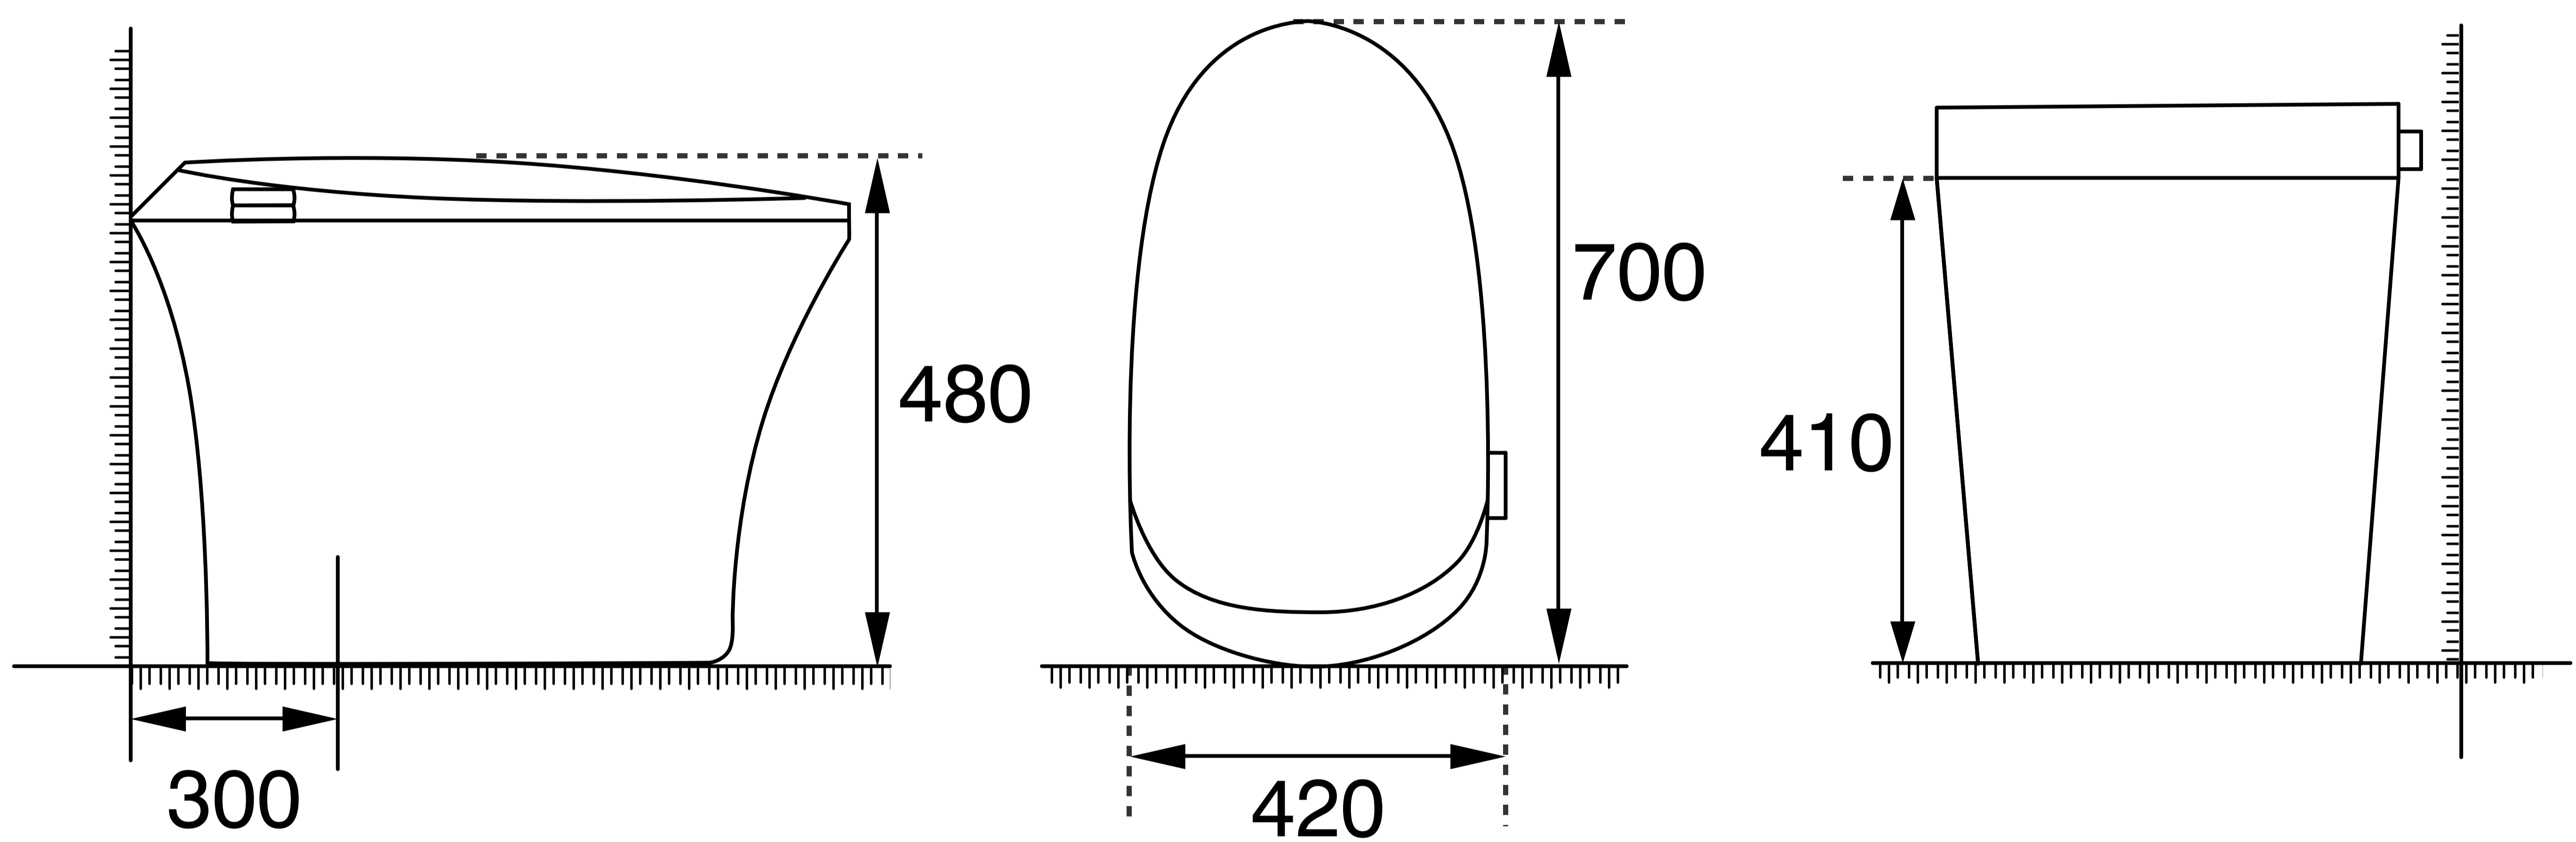

Intelligent Rimless Floor Mounted WC

Product Code : 1860

Technical Drawing

All dimension are in **mm**